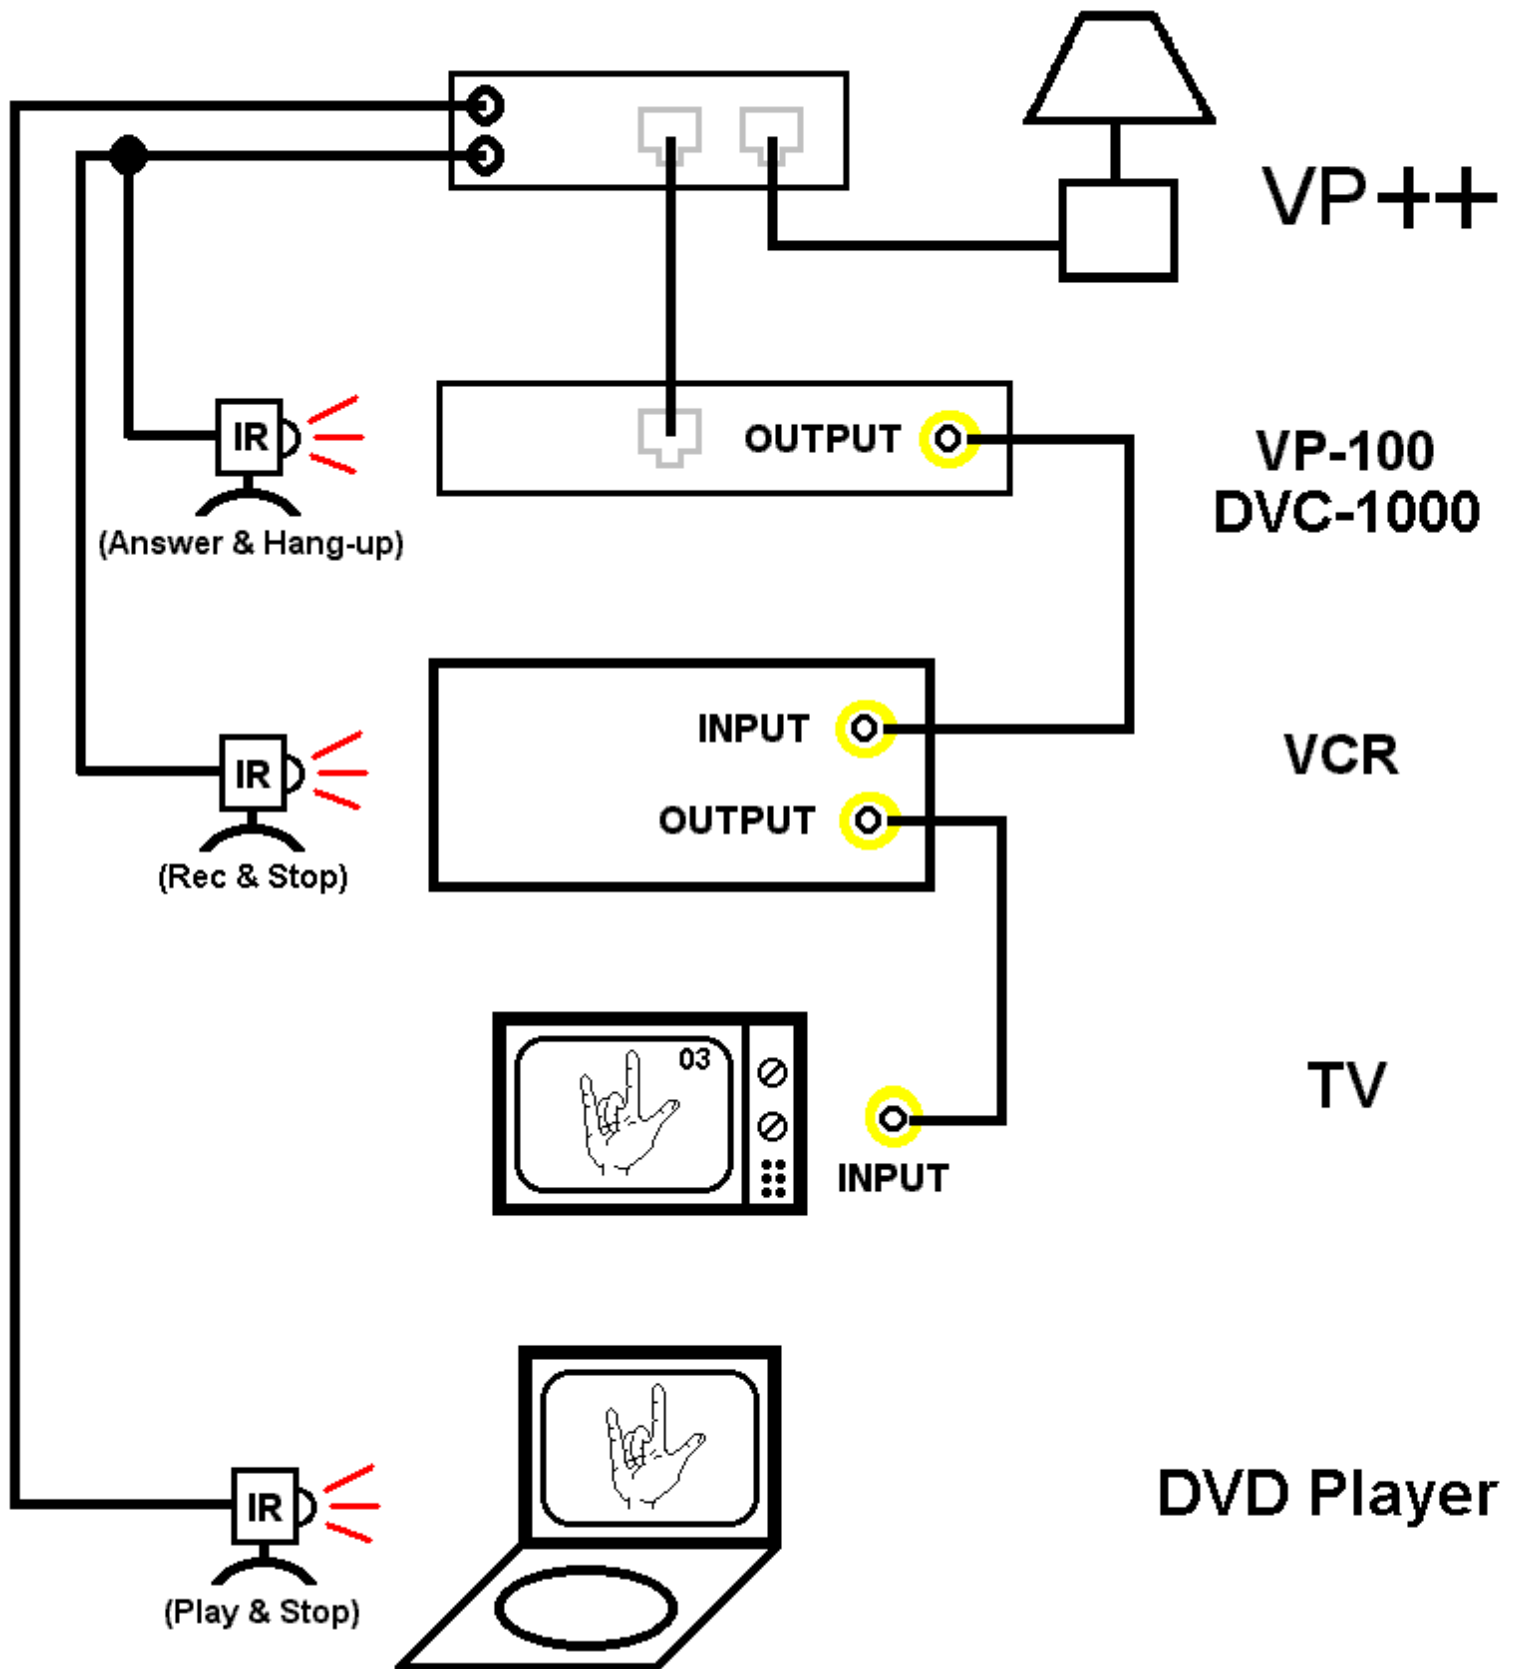

VP++ set-up drawing

System set-up

Lamp flasher

VP++

5" LCD TFT
DVD Player

VP++
(Front)

VP++
(Rear)